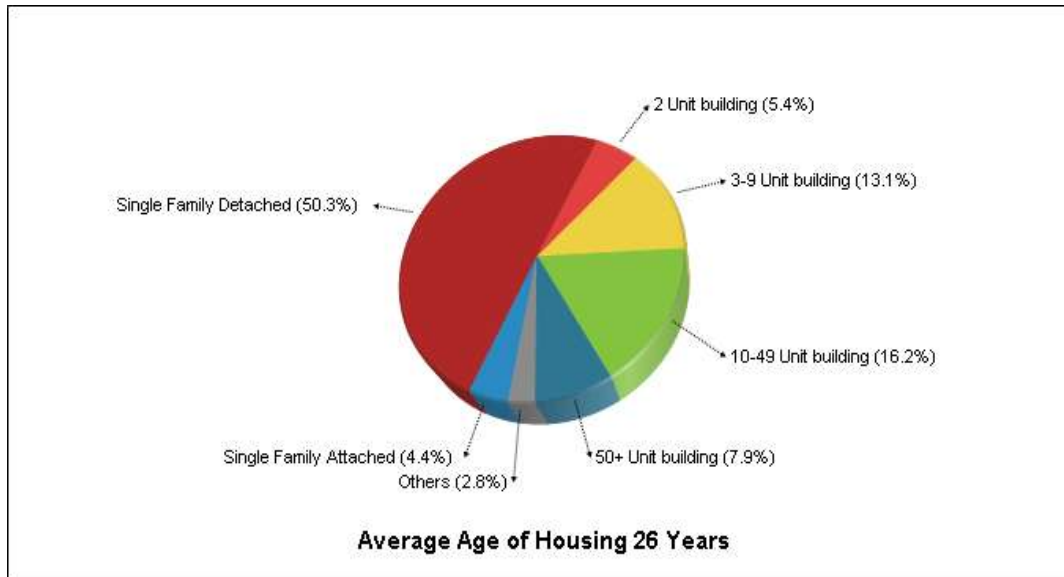

Location: Bellingham, WA City/Area Housing Characteristics