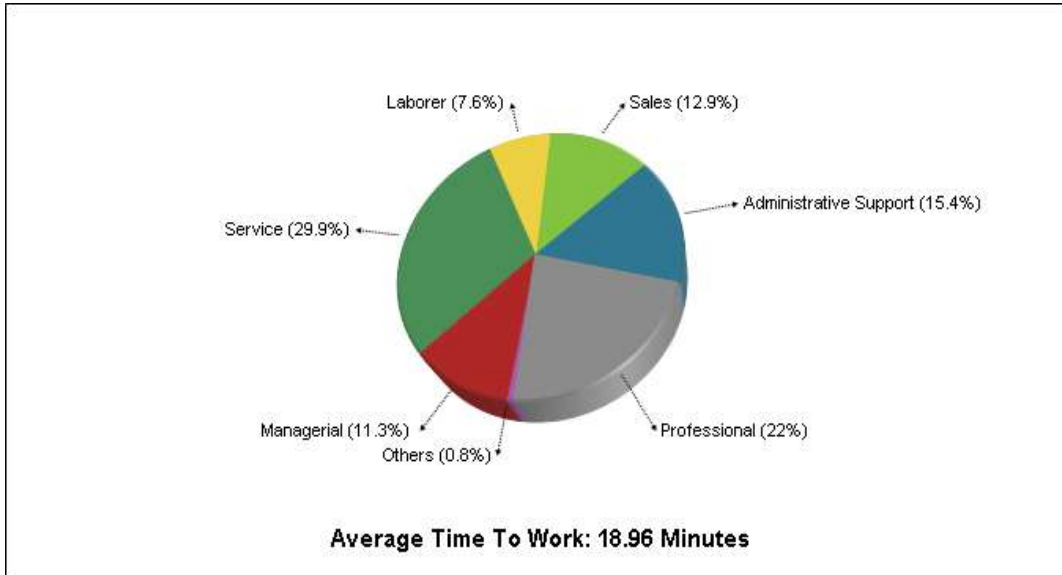

Prepared by Paul Balzotti
CRS, ASP, e-PRO

Location: Bellingham, WA City/Area Population

Location: Bellingham, WA City/Area Household Characteristics

Prepared by Paul Balzotti
CRS, ASP, e-PRO

**Location: Bellingham, WA
City/Area Employment**