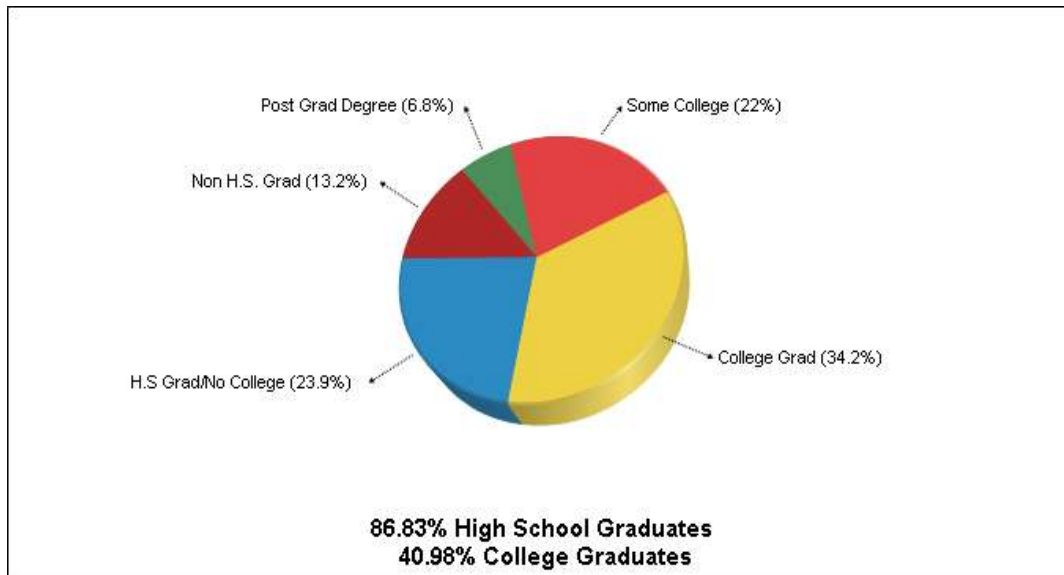

Bellingham

Prepared by Paul Balzotti
CRS, ASP, e-PRO

Neighborhood Facts

Bellingham

Prepared by Paul Balzotti
CRS, ASP, e-PRO

Location: Bellingham, WA Neighborhood Income

Location: Bellingham, WA Neighborhood Adult Education Level