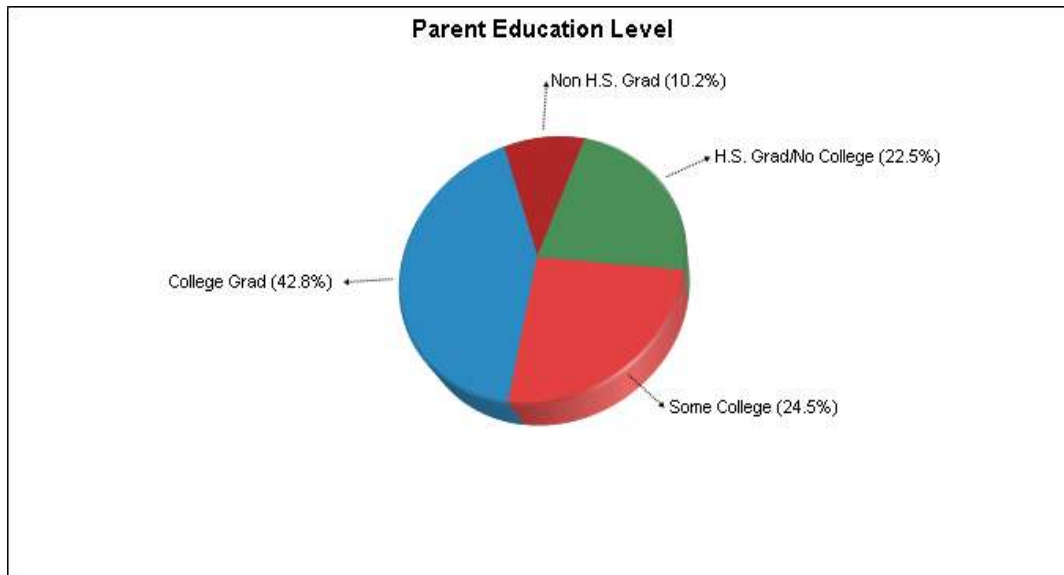

Location: Bellingham, WA Parent Education Level

Prepared by Paul Balzotti
CRS, ASP, e-PRO