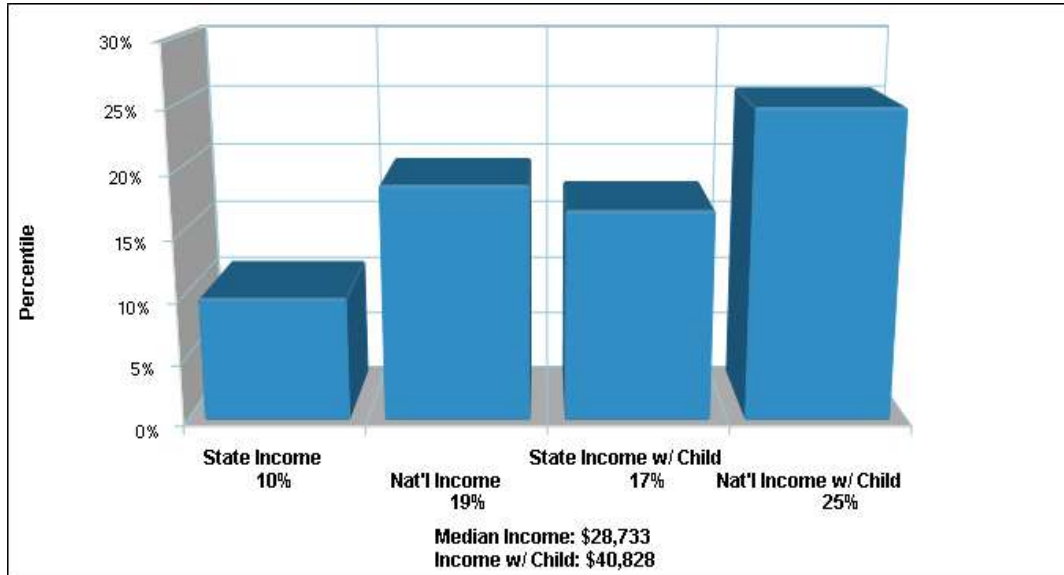

Bellingham

Prepared by Paul Balzotti
CRS, ASP, e-PRO

Neighborhood Facts

Bellingham

Prepared by Paul Balzotti
CRS, ASP, e-PRO

Location: Bellingham, WA Neighborhood Income

Location: Bellingham, WA Neighborhood Adult Education Level