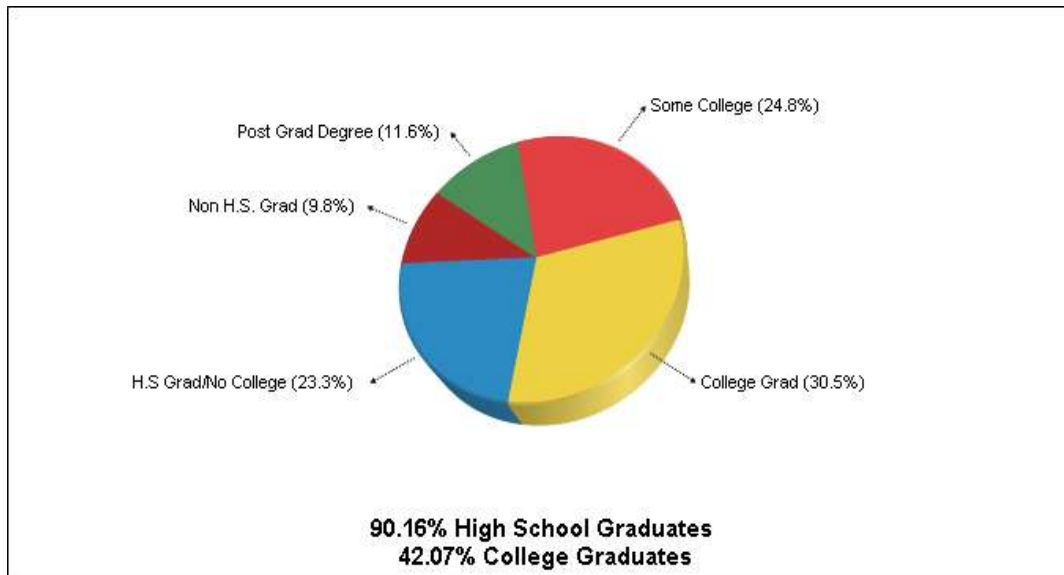

Prepared by Paul Balzotti
CRS, ASP, e-PRO

Area Facts

Bellingham

Prepared by Paul Balzotti
CRS, ASP, e-PRO

**Location: Bellingham, WA
City/Area Income**

**Location: Bellingham, WA
City/Area Adult Education Level**