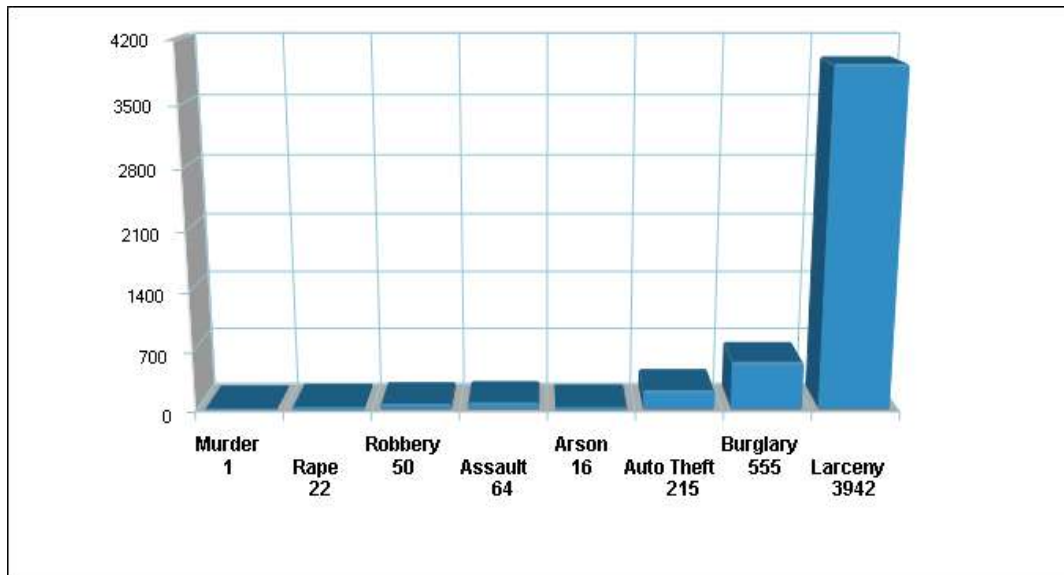

Prepared by Paul Balzotti
CRS, ASP, e-PRO

Crime Information

Bellingham

Prepared by Paul Balzotti
CRS, ASP, e-PRO

Location: Bellingham, WA City/Area Crime Index

Location: Bellingham, WA City/Area Crime Incidents