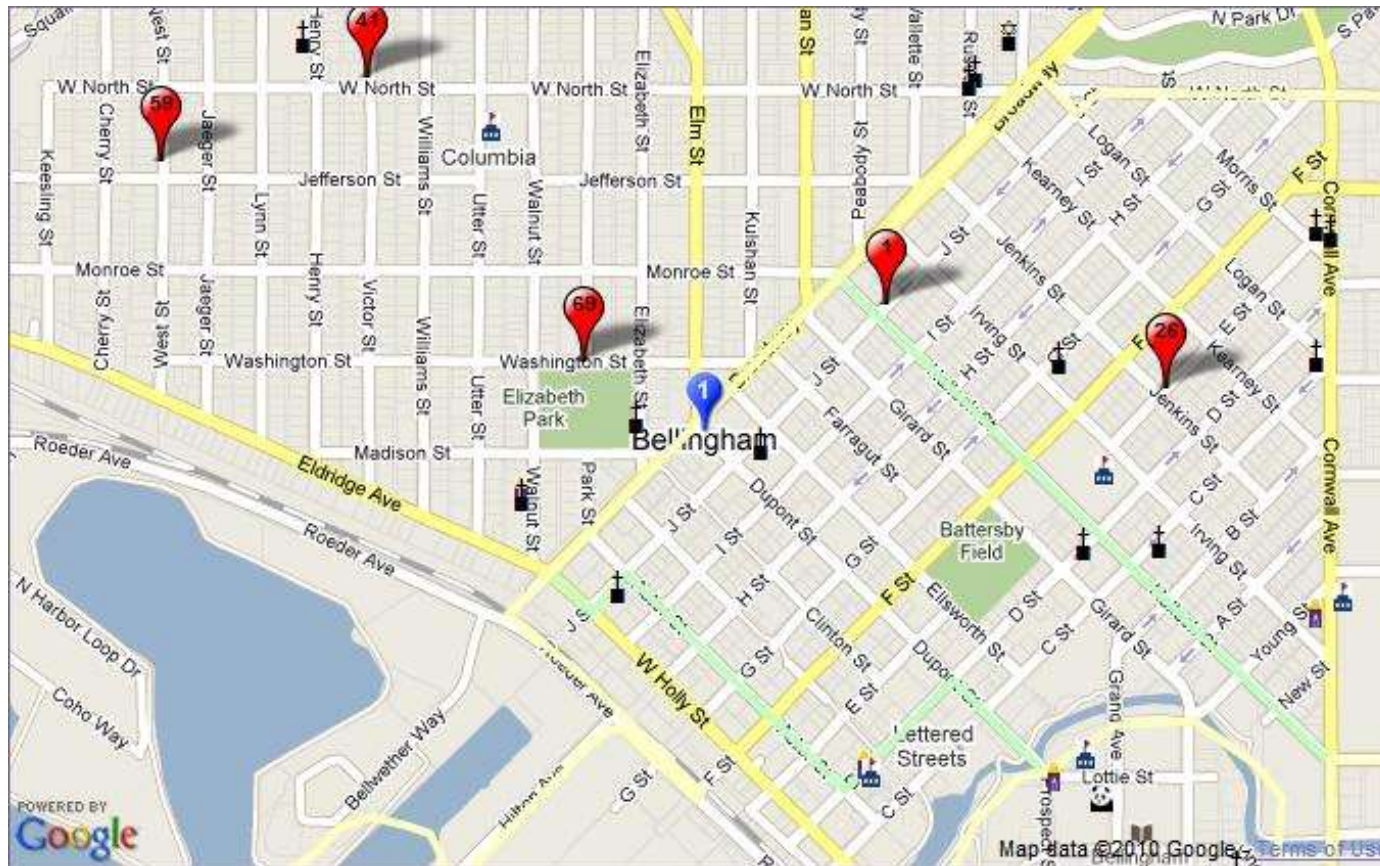

Bellingham

Prepared by Paul Balzotti
CRS, ASP, e-PRO

Neighborhood Facts

Bellingham

Prepared by Paul Balzotti
CRS, ASP, e-PRO

Location: Bellingham, WA Neighborhood Income

Location: Bellingham, WA Neighborhood Adult Education Level

Prepared by Paul Balzotti
CRS, ASP, e-PRO

Location: Bellingham, WA Neighborhood Household Characteristics

Location: Bellingham, WA Neighborhood Employment

Prepared by Paul Balzotti
CRS, ASP, e-PRO

Location: Bellingham, WA Neighborhood Age Breakdown