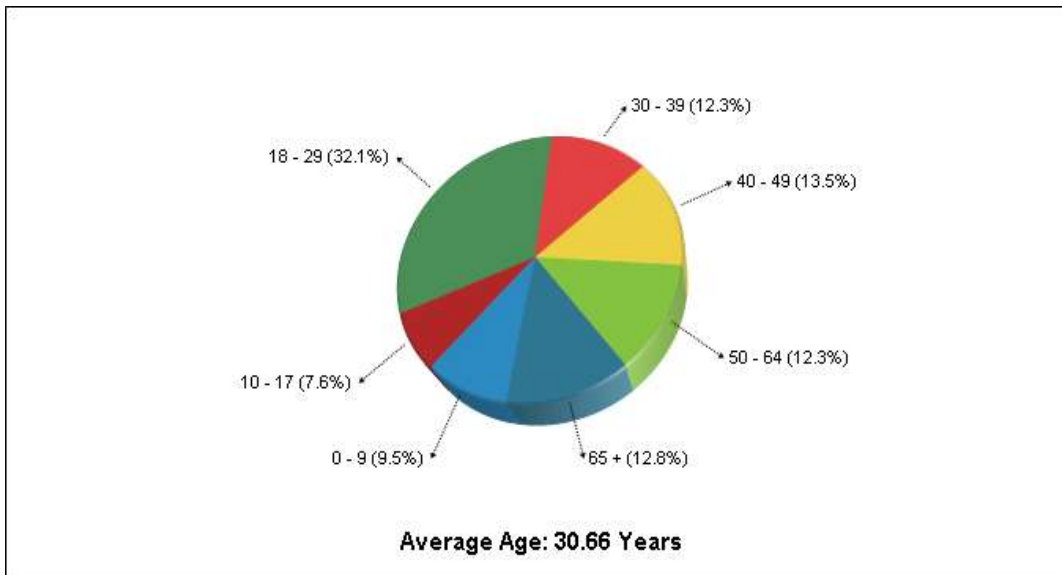

**Location: Bellingham, WA
City/Area Age Breakdown**

Prepared by Paul Balzotti
CRS, ASP, e-PRO