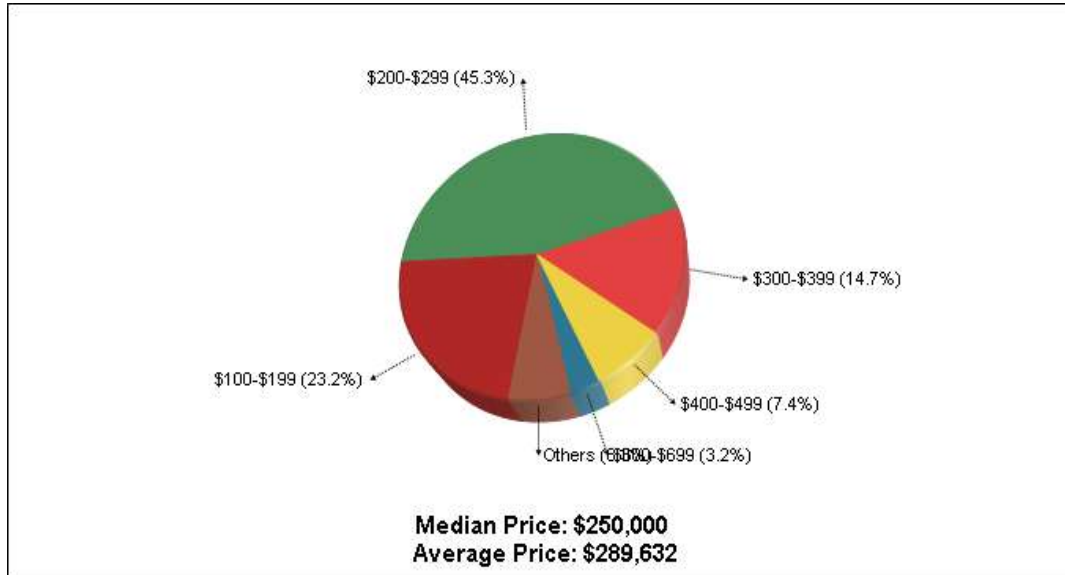

Prepared by Paul Balzotti
CRS, ASP, e-PRO

Location: Bellingham, WA City/Area Housing Characteristics

Location: Bellingham, WA City/Area Home Ownership

Prepared by Paul Balzotti
CRS, ASP, e-PRO

Location: Bellingham, WA Home Sales Pricing Pattern