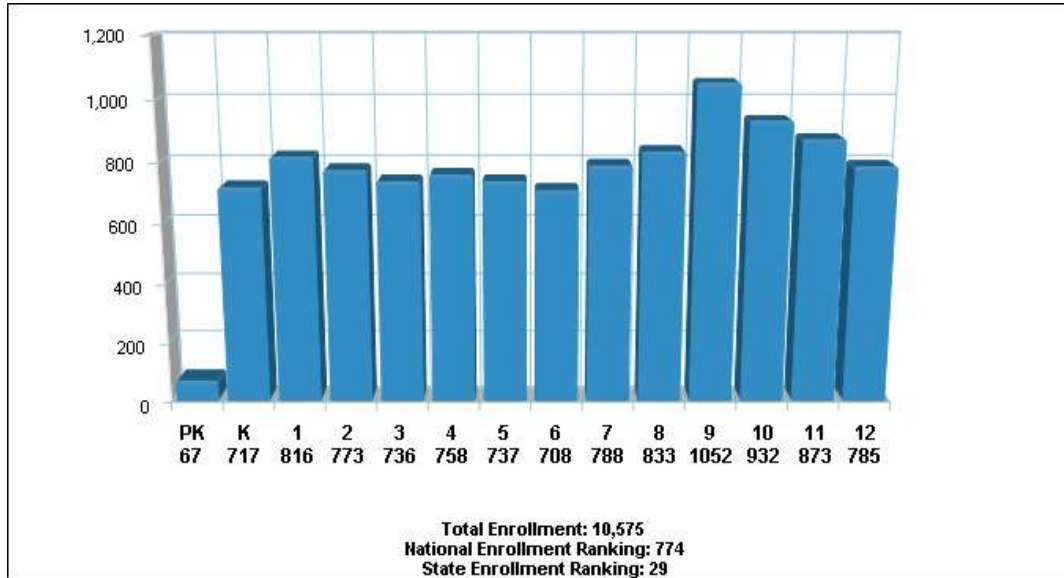

**Location: Bellingham, WA
City/Area Age Breakdown**

Prepared by Paul Balzotti
CRS, ASP, e-PRO

School Information

Bellingham

Prepared by Paul Balzotti
CRS, ASP, e-PRO

**Location: Bellingham, WA
Student Enrollment By Grade**