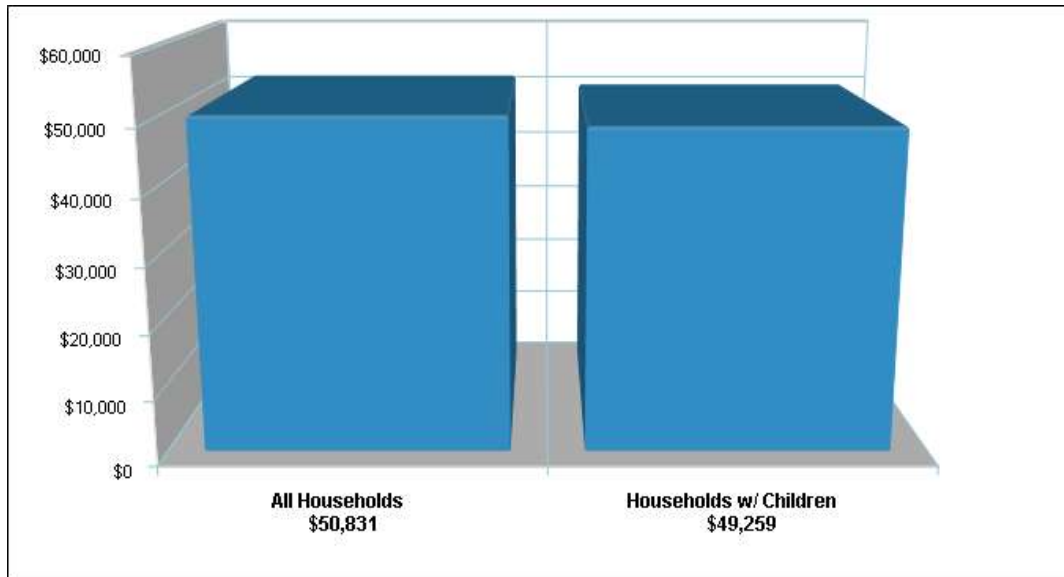

Location: Bellingham, WA Household Income