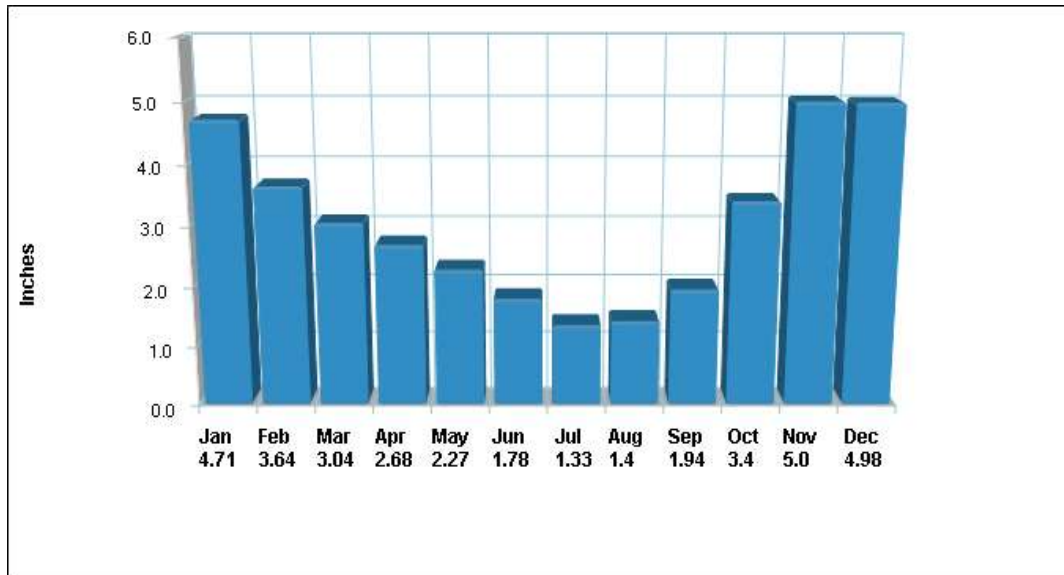

Average Precipitation Measured at BELLINGHAM AIRPORT (elevation: 149ft.)