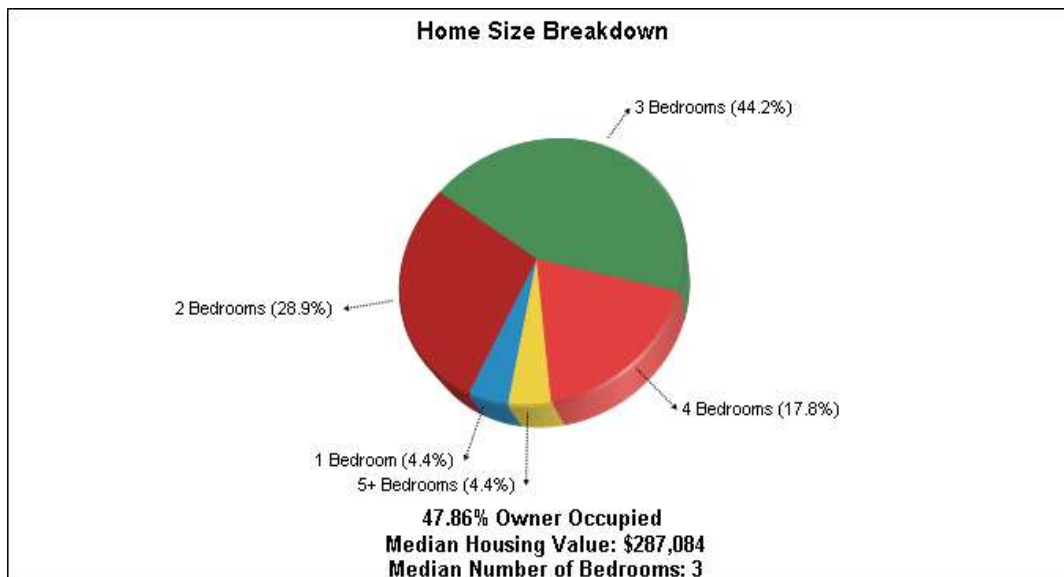

Location: Bellingham, WA City/Area Home Ownership

Prepared by Paul Balzotti
CRS, ASP, e-PRO