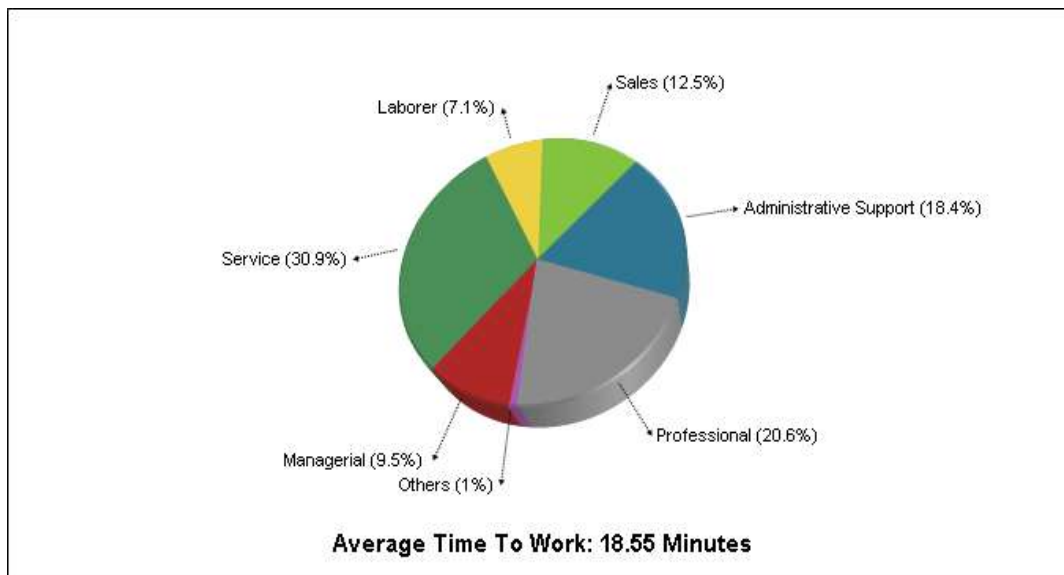

Location: Bellingham, WA Neighborhood Employment

Prepared by Paul Balzotti
CRS, ASP, e-PRO