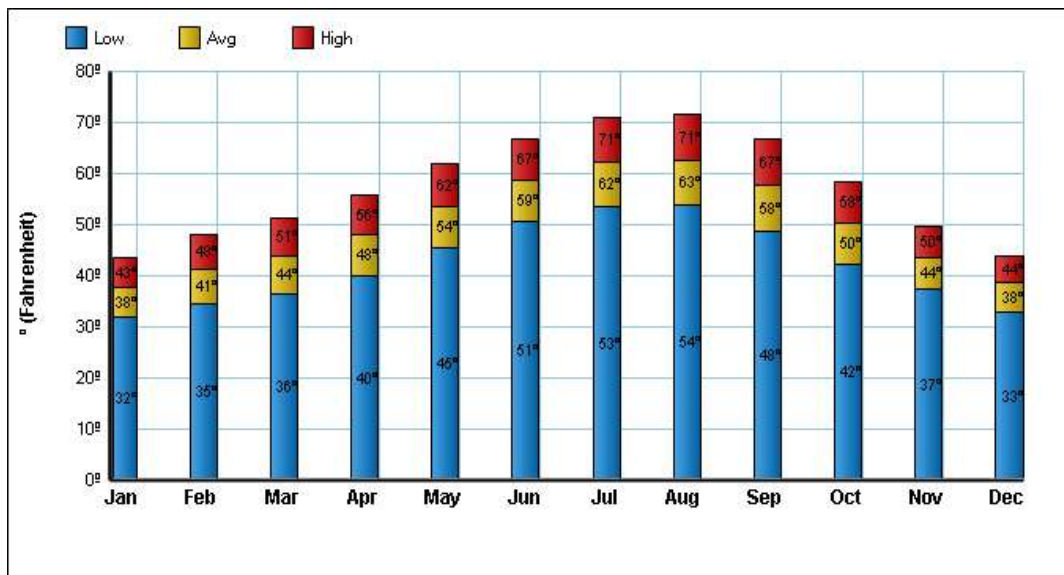

Temperature Measured at BELLINGHAM AIRPORT (elevation: 149ft.)

Prepared by Paul Balzotti
CRS, ASP, e-PRO