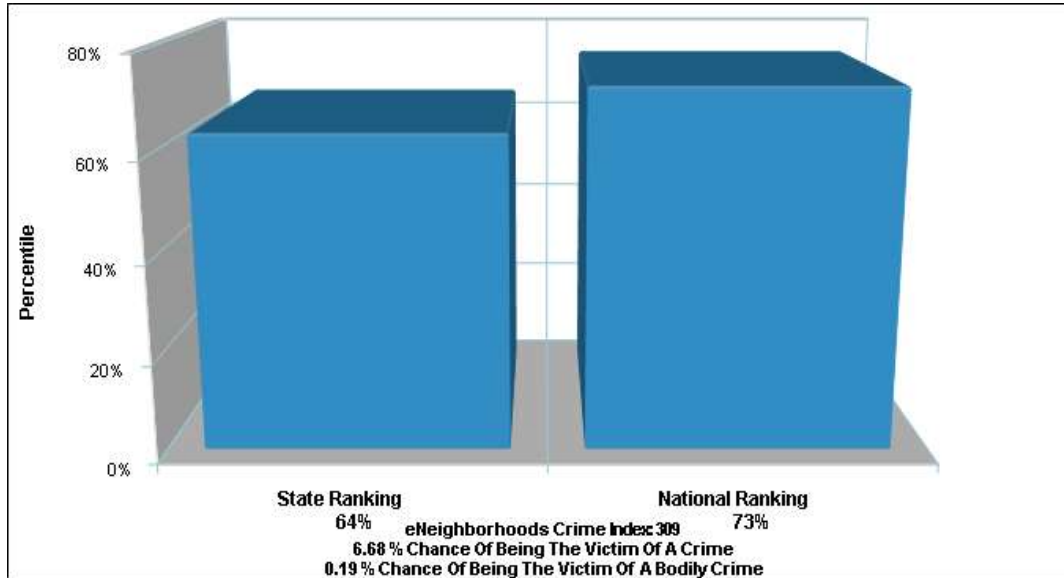

Prepared by Paul Balzotti
CRS, ASP, e-PRO

Crime Information

Bellingham

Prepared by Paul Balzotti
CRS, ASP, e-PRO

Location: Bellingham, WA City/Area Crime Index

Location: Bellingham, WA City/Area Crime Incidents