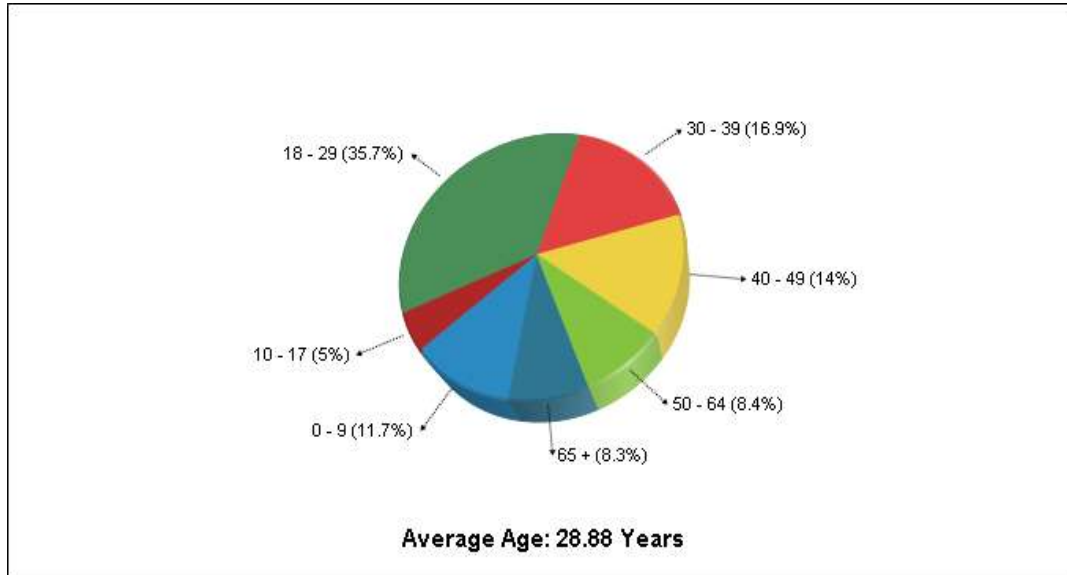

Prepared by Paul Balzotti
CRS, ASP, e-PRO

Location: Bellingham, WA Neighborhood Household Characteristics

Location: Bellingham, WA Neighborhood Employment

Prepared by Paul Balzotti
CRS, ASP, e-PRO

Location: Bellingham, WA Neighborhood Age Breakdown