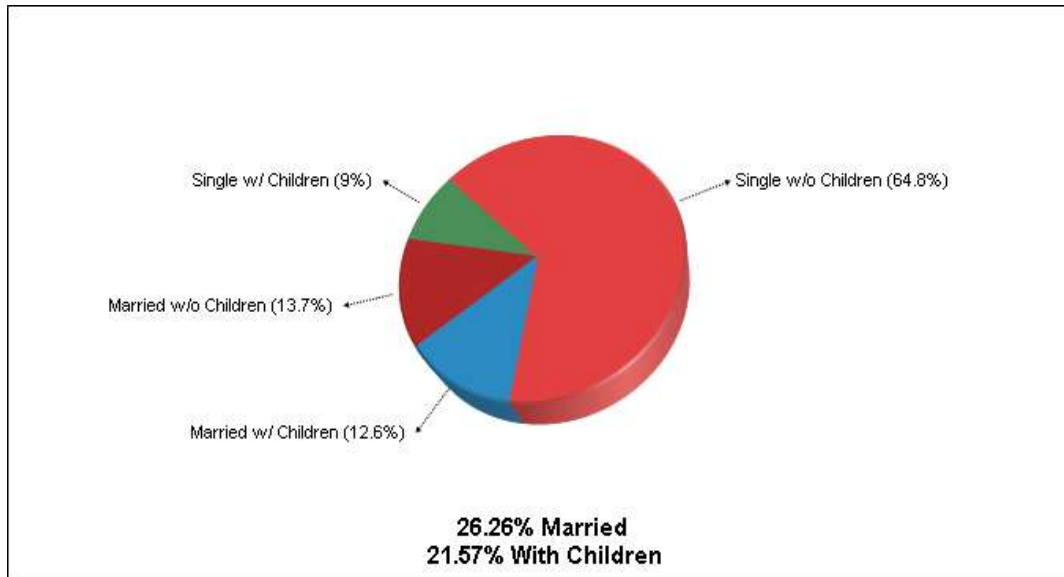

Location: Bellingham, WA Neighborhood Household Characteristics