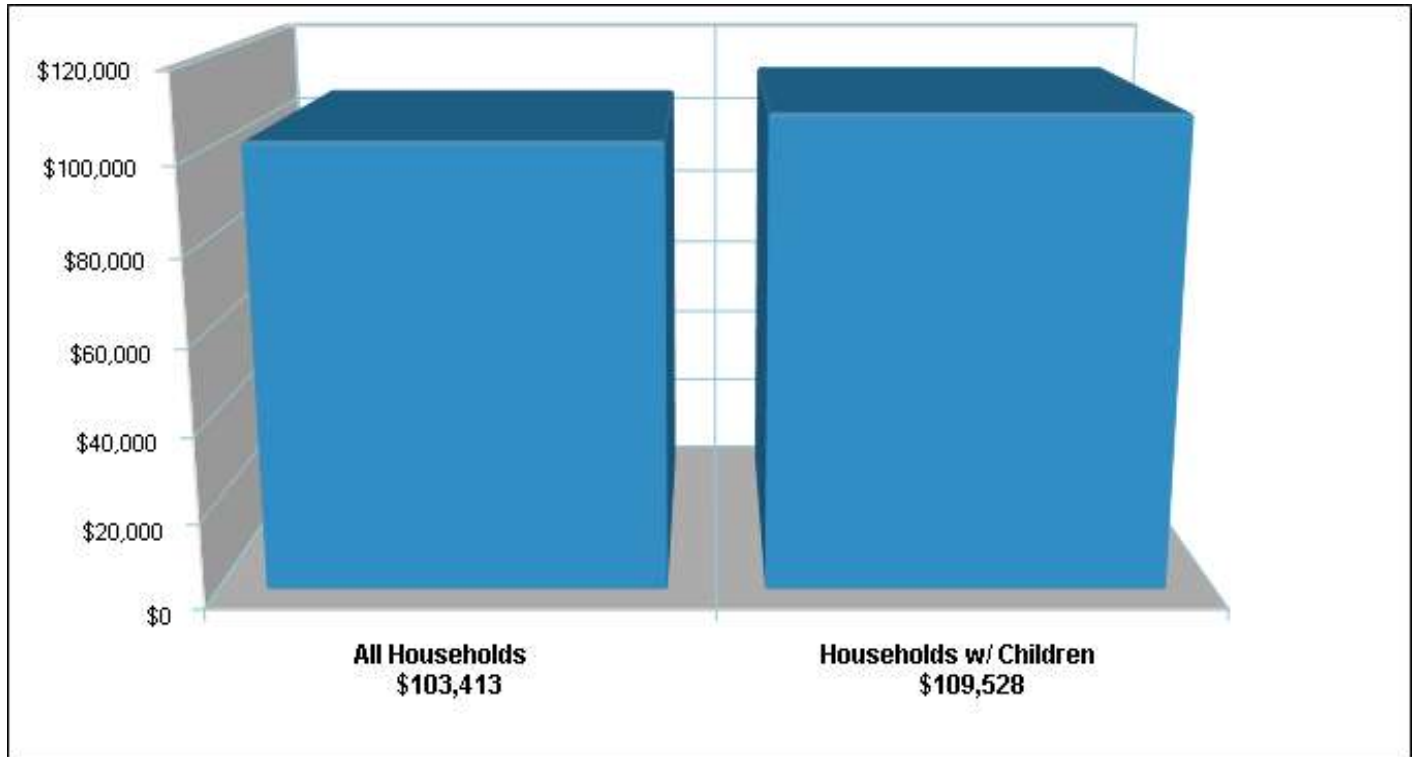

Students/Teachers: 777/68

School Colors : Red

Graduates To 2-Year College: N/A

Graduates To 4-Year College: N/A

National Merit Finalists: N/A

Prepared by Lisa Savino

BROKER

Location: Amawalk, NY Household Income