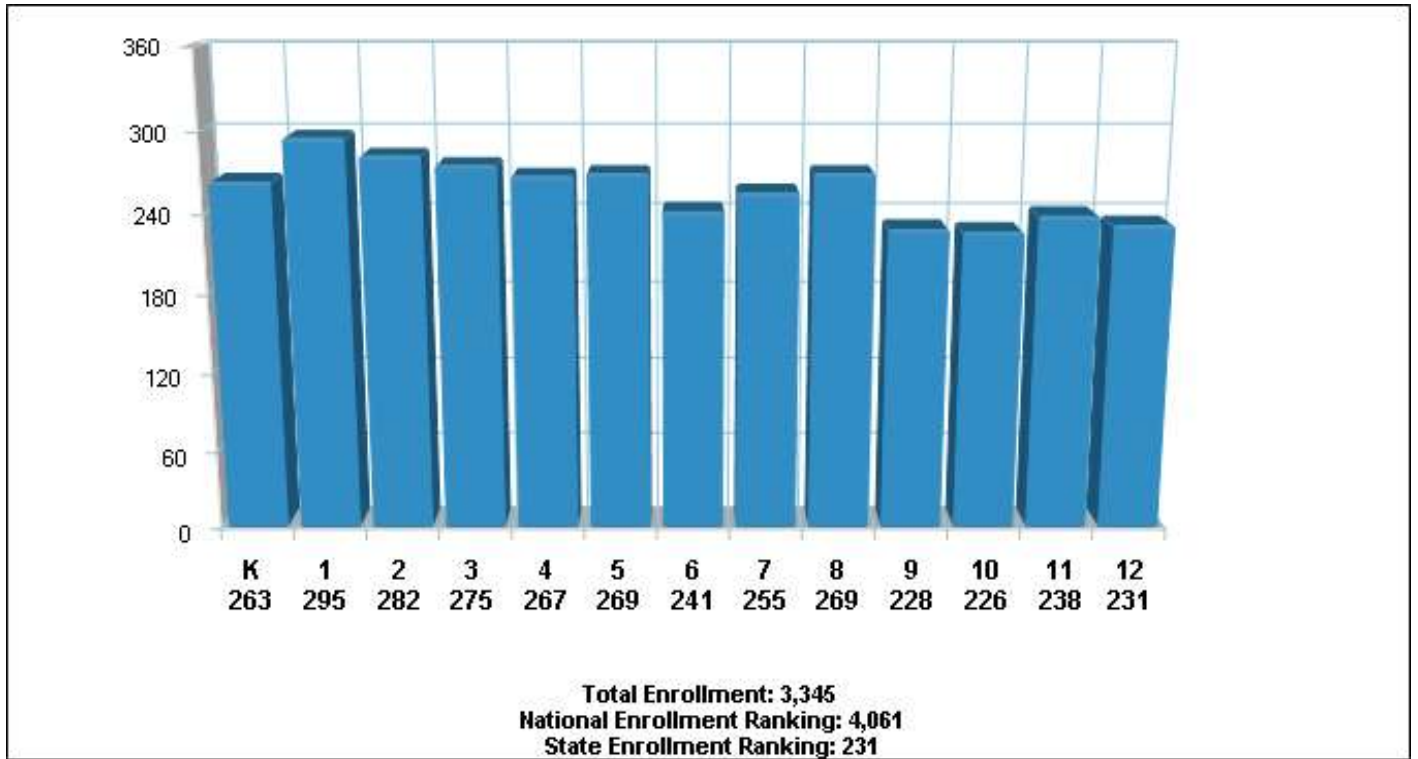

Copyright eNeighborhoods, LLC The accuracy of all information is deemed reliable, but is not guaranteed.

School Information

Amawalk

Prepared by Lisa Savino
BROKER

Location: Amawalk, NY Student Enrollment By Grade

Prepared by Lisa Savino
BROKER

Location: Amawalk, NY High School Statistics

Prepared by Lisa Savino
BROKER

Location: Amawalk, NY School Expenditures

**Expenditures Per Student
\$19,445**

Prepared by Lisa Savino
BROKER