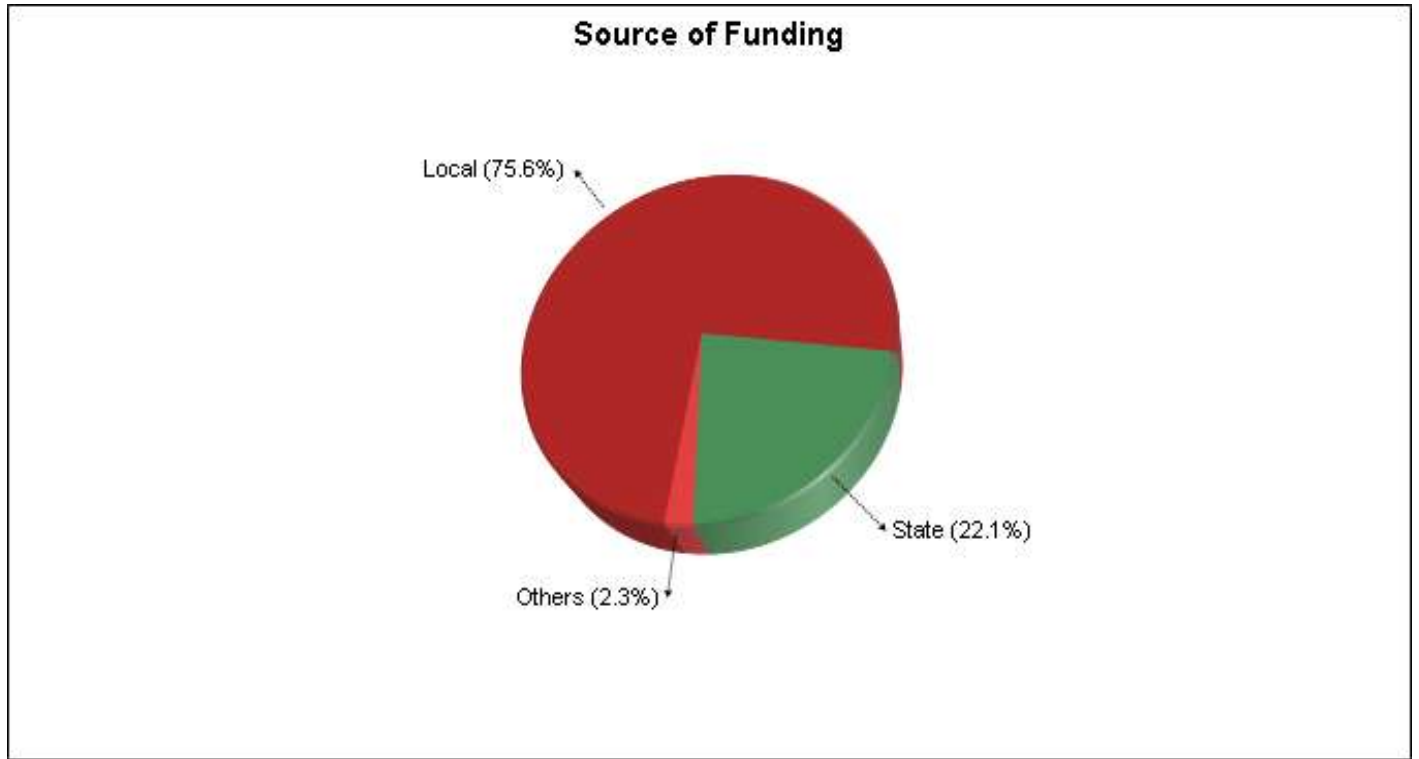

Location: Amawalk, NY School Funding

Prepared by Lisa Savino
BROKER