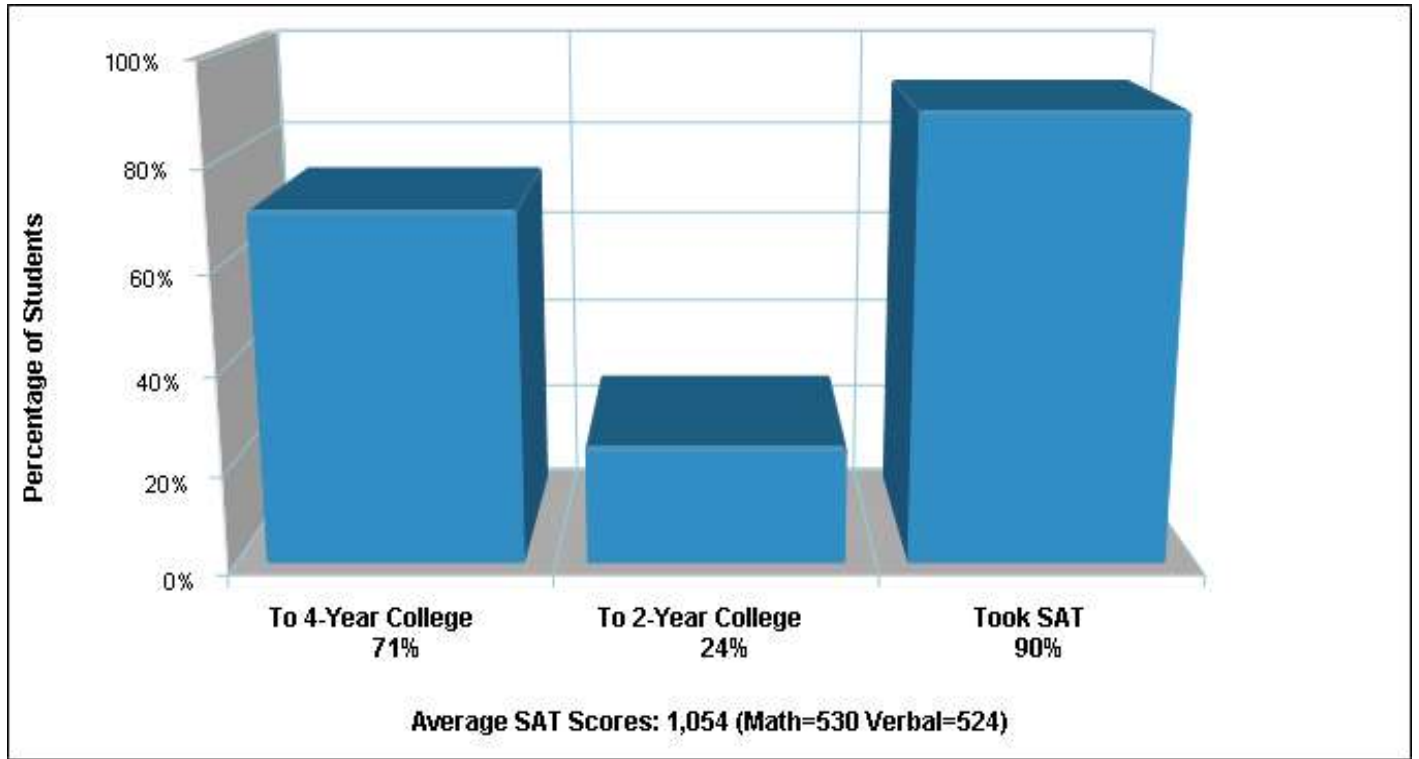

Copyright eNeighborhoods, LLC The accuracy of all information is deemed reliable, but is not guaranteed.

School Information

Amawalk

Prepared by Lisa Savino
BROKER

Location: Amawalk, NY Student Enrollment By Grade

Prepared by Lisa Savino
BROKER

Location: Amawalk, NY High School Statistics

Prepared by Lisa Savino
BROKER

Location: Amawalk, NY School Expenditures

**Expenditures Per Student
\$19,445**

Prepared by Lisa Savino
BROKER