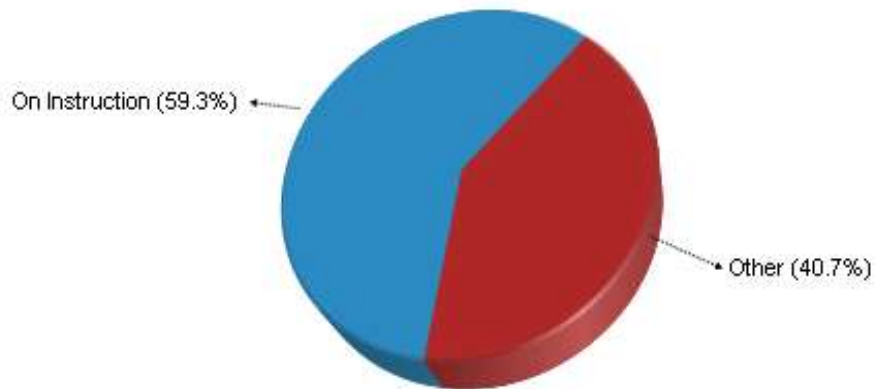

Prepared by Lisa Savino
BROKER

Location: Amawalk, NY High School Statistics

Prepared by Lisa Savino
BROKER

Location: Amawalk, NY School Expenditures

**Expenditures Per Student
\$19,445**

Prepared by Lisa Savino
BROKER