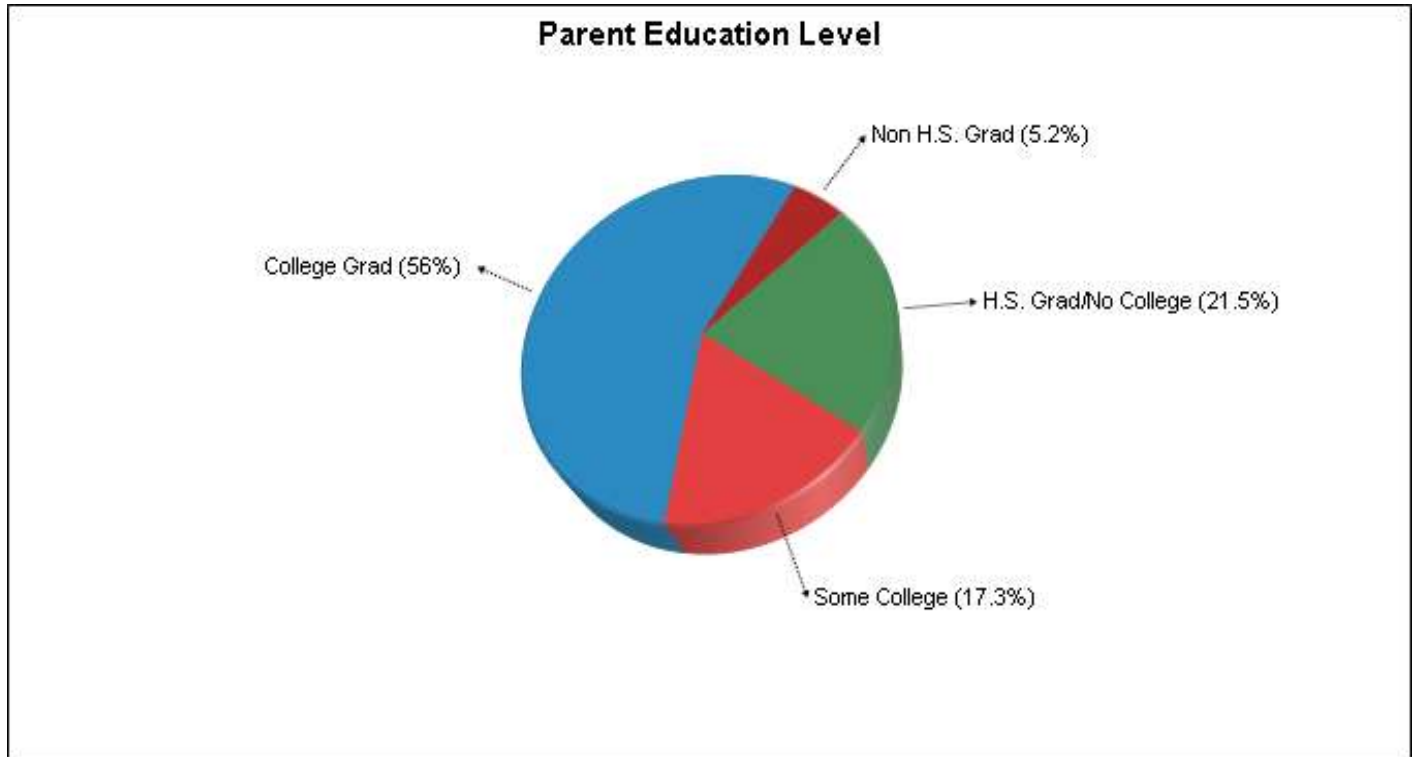

Location: Amawalk, NY Parent Education Level

Prepared by Lisa Savino
BROKER